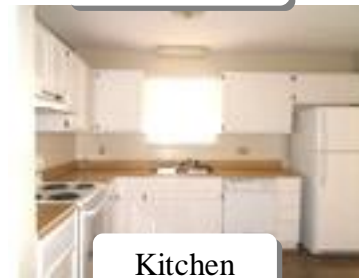

Wonderful Location near Shelley Lake

2 Very Large Bedrooms

5416 Ridgeloach Place

LEASE FOR \$795/MONTH, 12 MONTHS MINIMUM

- ✚ Townhome near Shelley Lake – Walk under Millbrook Rd – for today’s active lifestyle
- ✚ Open plan with large Great room plus dining room for entertaining
- ✚ Large kitchen with many cabinets plus a pantry
- ✚ Two large bedrooms with great closet space and access to “buddy” bath
- ✚ Recent frieze carpet on 1st and 2nd floors, updated kitchen flooring
- ✚ Private back area with nice deck; also community pool;

Living Room

Dining area

Kitchen

Kitchen

Master Bedroom

Bedroom 2

For more information, please call
Sandy Ferguson, CRS, Senior Broker
Ammons Pittman GMAC Real Estate
5821 Falls of Neuse Rd, Raleigh, 27609

919.601.3400 NC RE License #64930