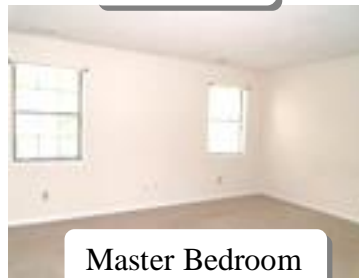

Wonderful Location near Shelley Lake

2 Very Large Bedrooms

5416 Ridgeloach Place

LEASE FOR \$795/MONTH, 12 MONTHS MINIMUM

- ✚ Townhome near Shelley Lake – Walk under Millbrook Rd – for today’s active lifestyle
- ✚ Open plan with large Great room plus dining room for entertaining
- ✚ Large kitchen with many cabinets plus a pantry
- ✚ Two large bedrooms with great closet space and access to “buddy” bath
- ✚ Recent frieze carpet on 1st and 2nd floors, updated kitchen flooring
- ✚ Private back area with nice deck; also community pool;

Living Room

Dining area

Kitchen

Kitchen

Master Bedroom

Bedroom 2

For more information, please call
Sandy Ferguson, CRS, Senior Broker
Ammons Pittman GMAC Real Estate
5821 Falls of Neuse Rd, Raleigh, 27609

919.601.3400 NC RE License #64930